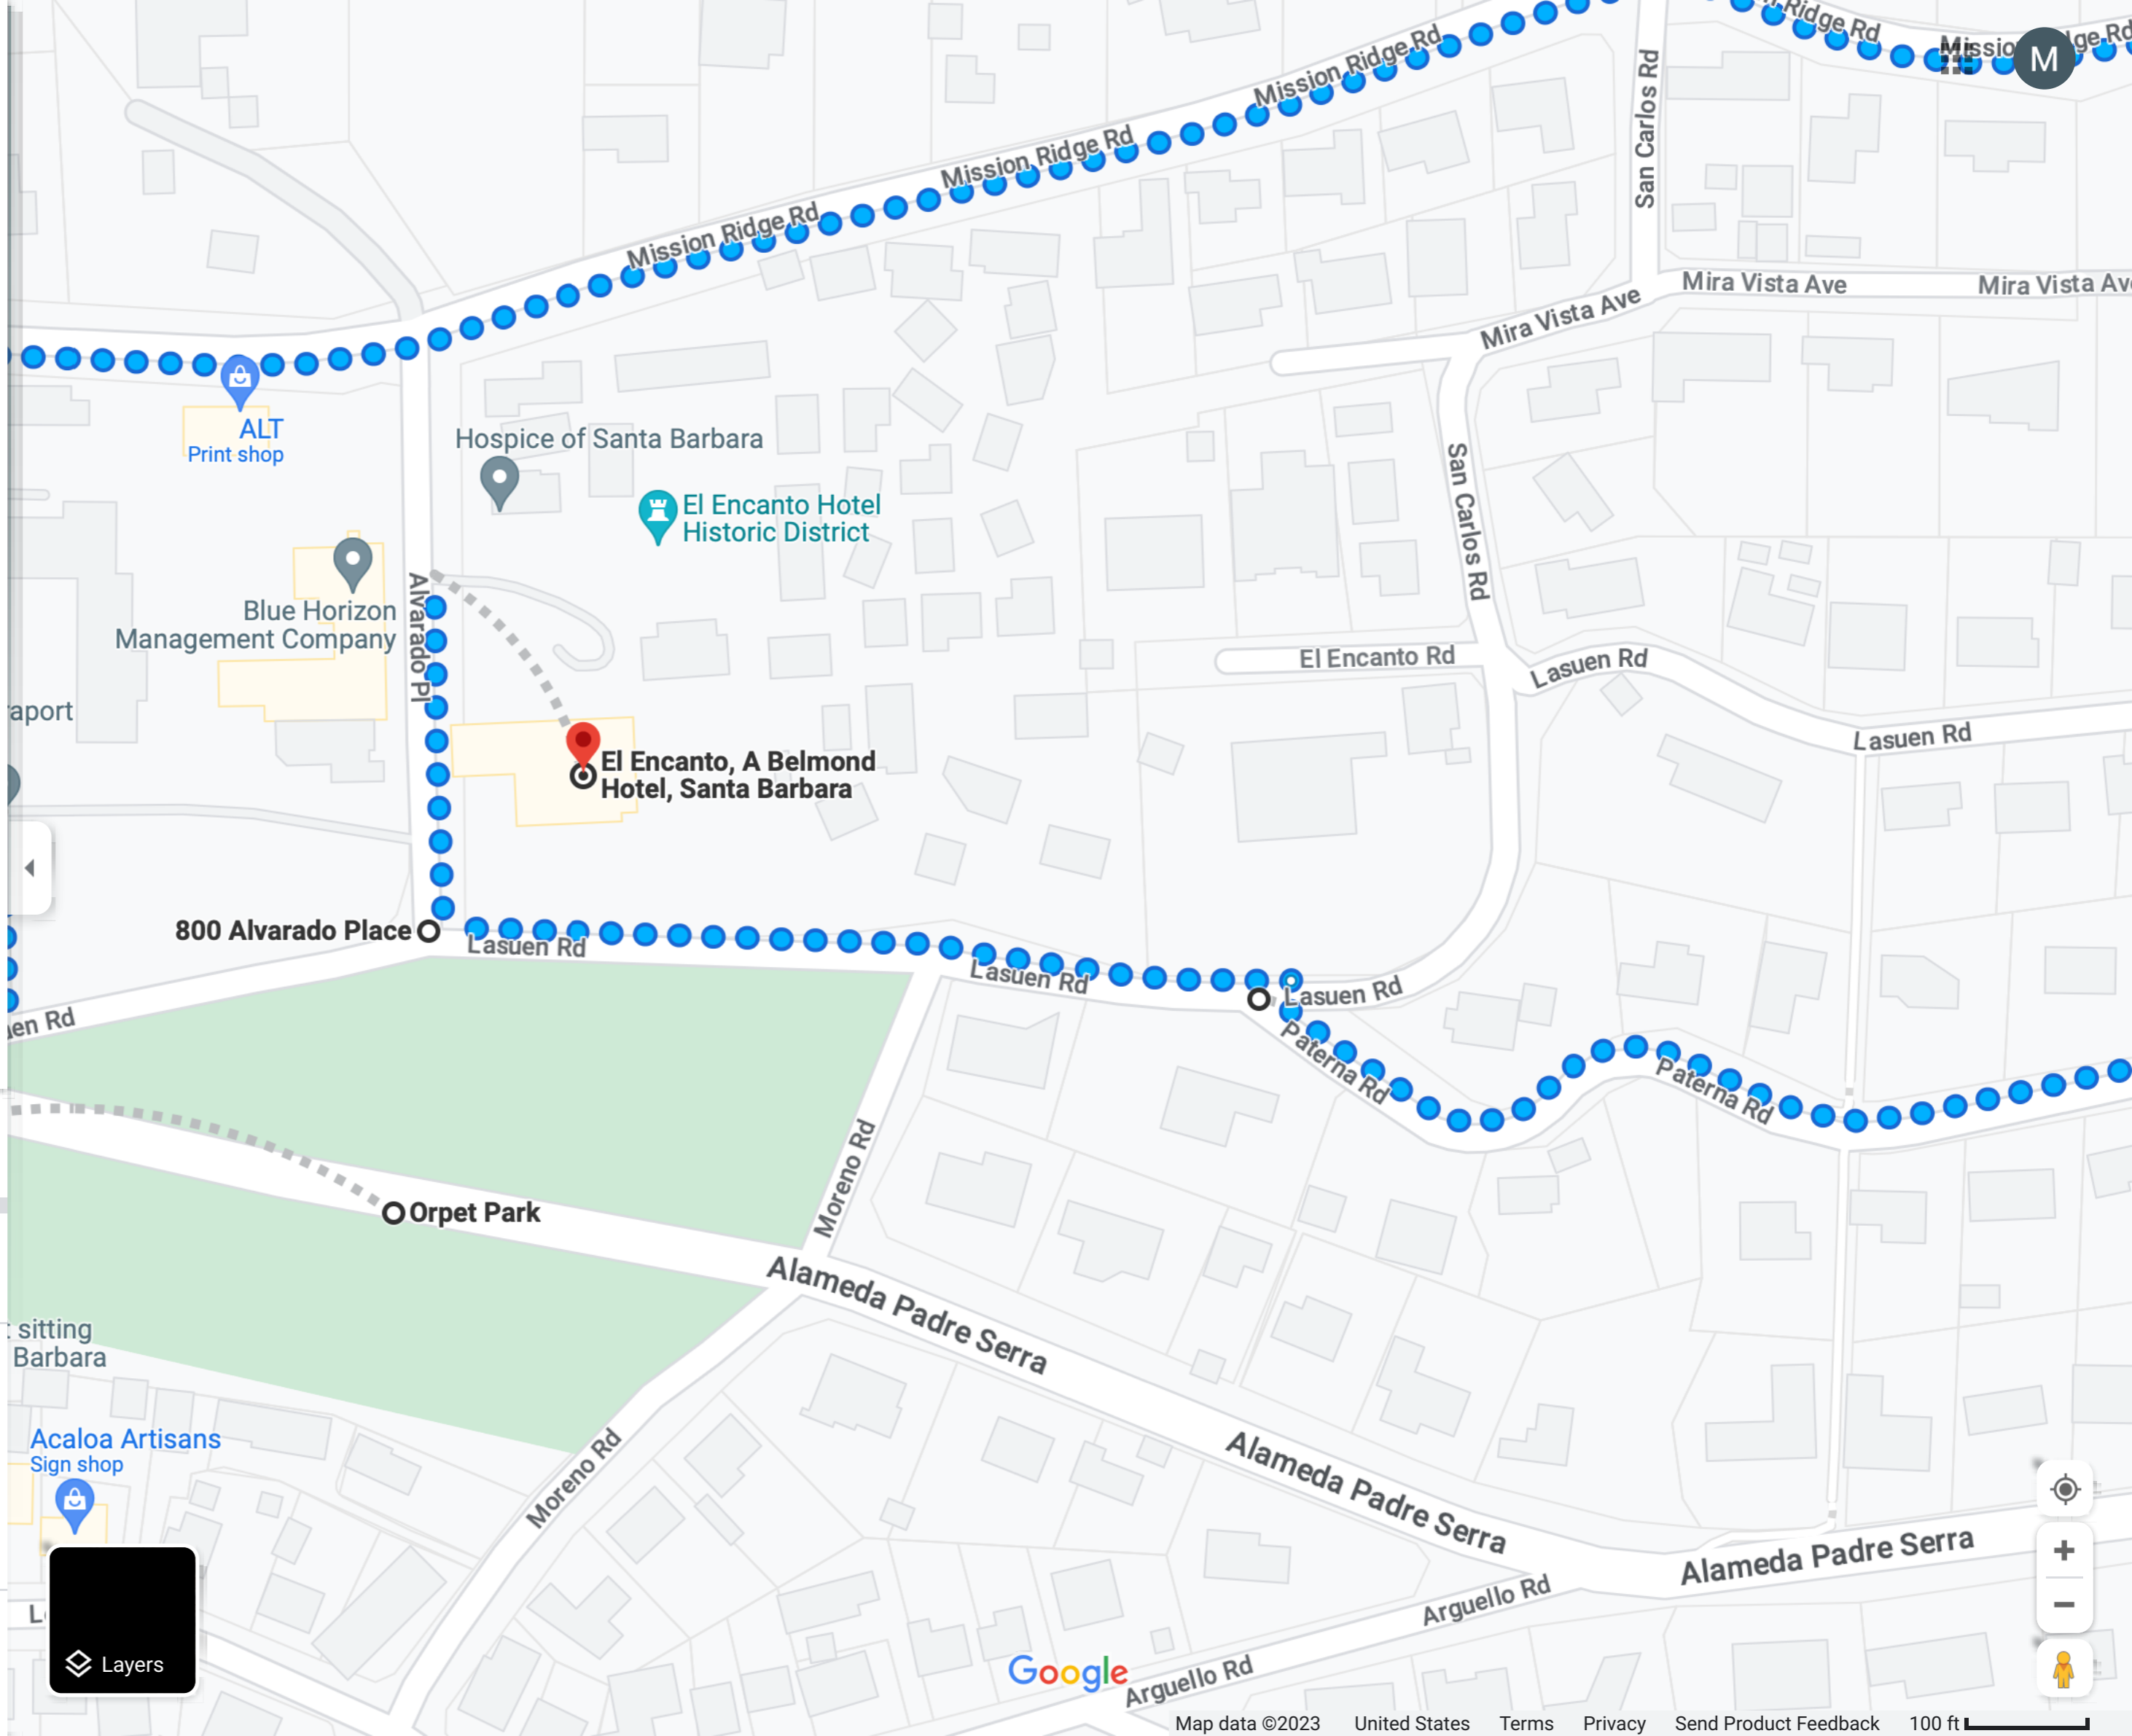

- Orpet Park, Santa Barbara, CA 93103
- Riviera, Santa Barbara, CA 93103
- 2039 Mission Ridge Rd, Santa Barbara
- Riviera, Santa Barbara, CA 93103
- Riviera, Santa Barbara, CA 93103
- 1599-1593 Dover Rd, Santa Barbara, C
- Frog Wall, 1600-1714 Paterna Rd, Sant
- 1807 Lasuen Rd, Santa Barbara, CA 93
- 800 Alvarado Pl, Santa Barbara, CA 93
- El Encanto, A Belmond Hotel, Santa Ba

Options

Send directions to your phone

via Alameda Padre Serra **41 min**

This route has restricted usage or private roads.

[Details](#)

↑ 243 ft · ↓ 180 ft

636 ft

Layers