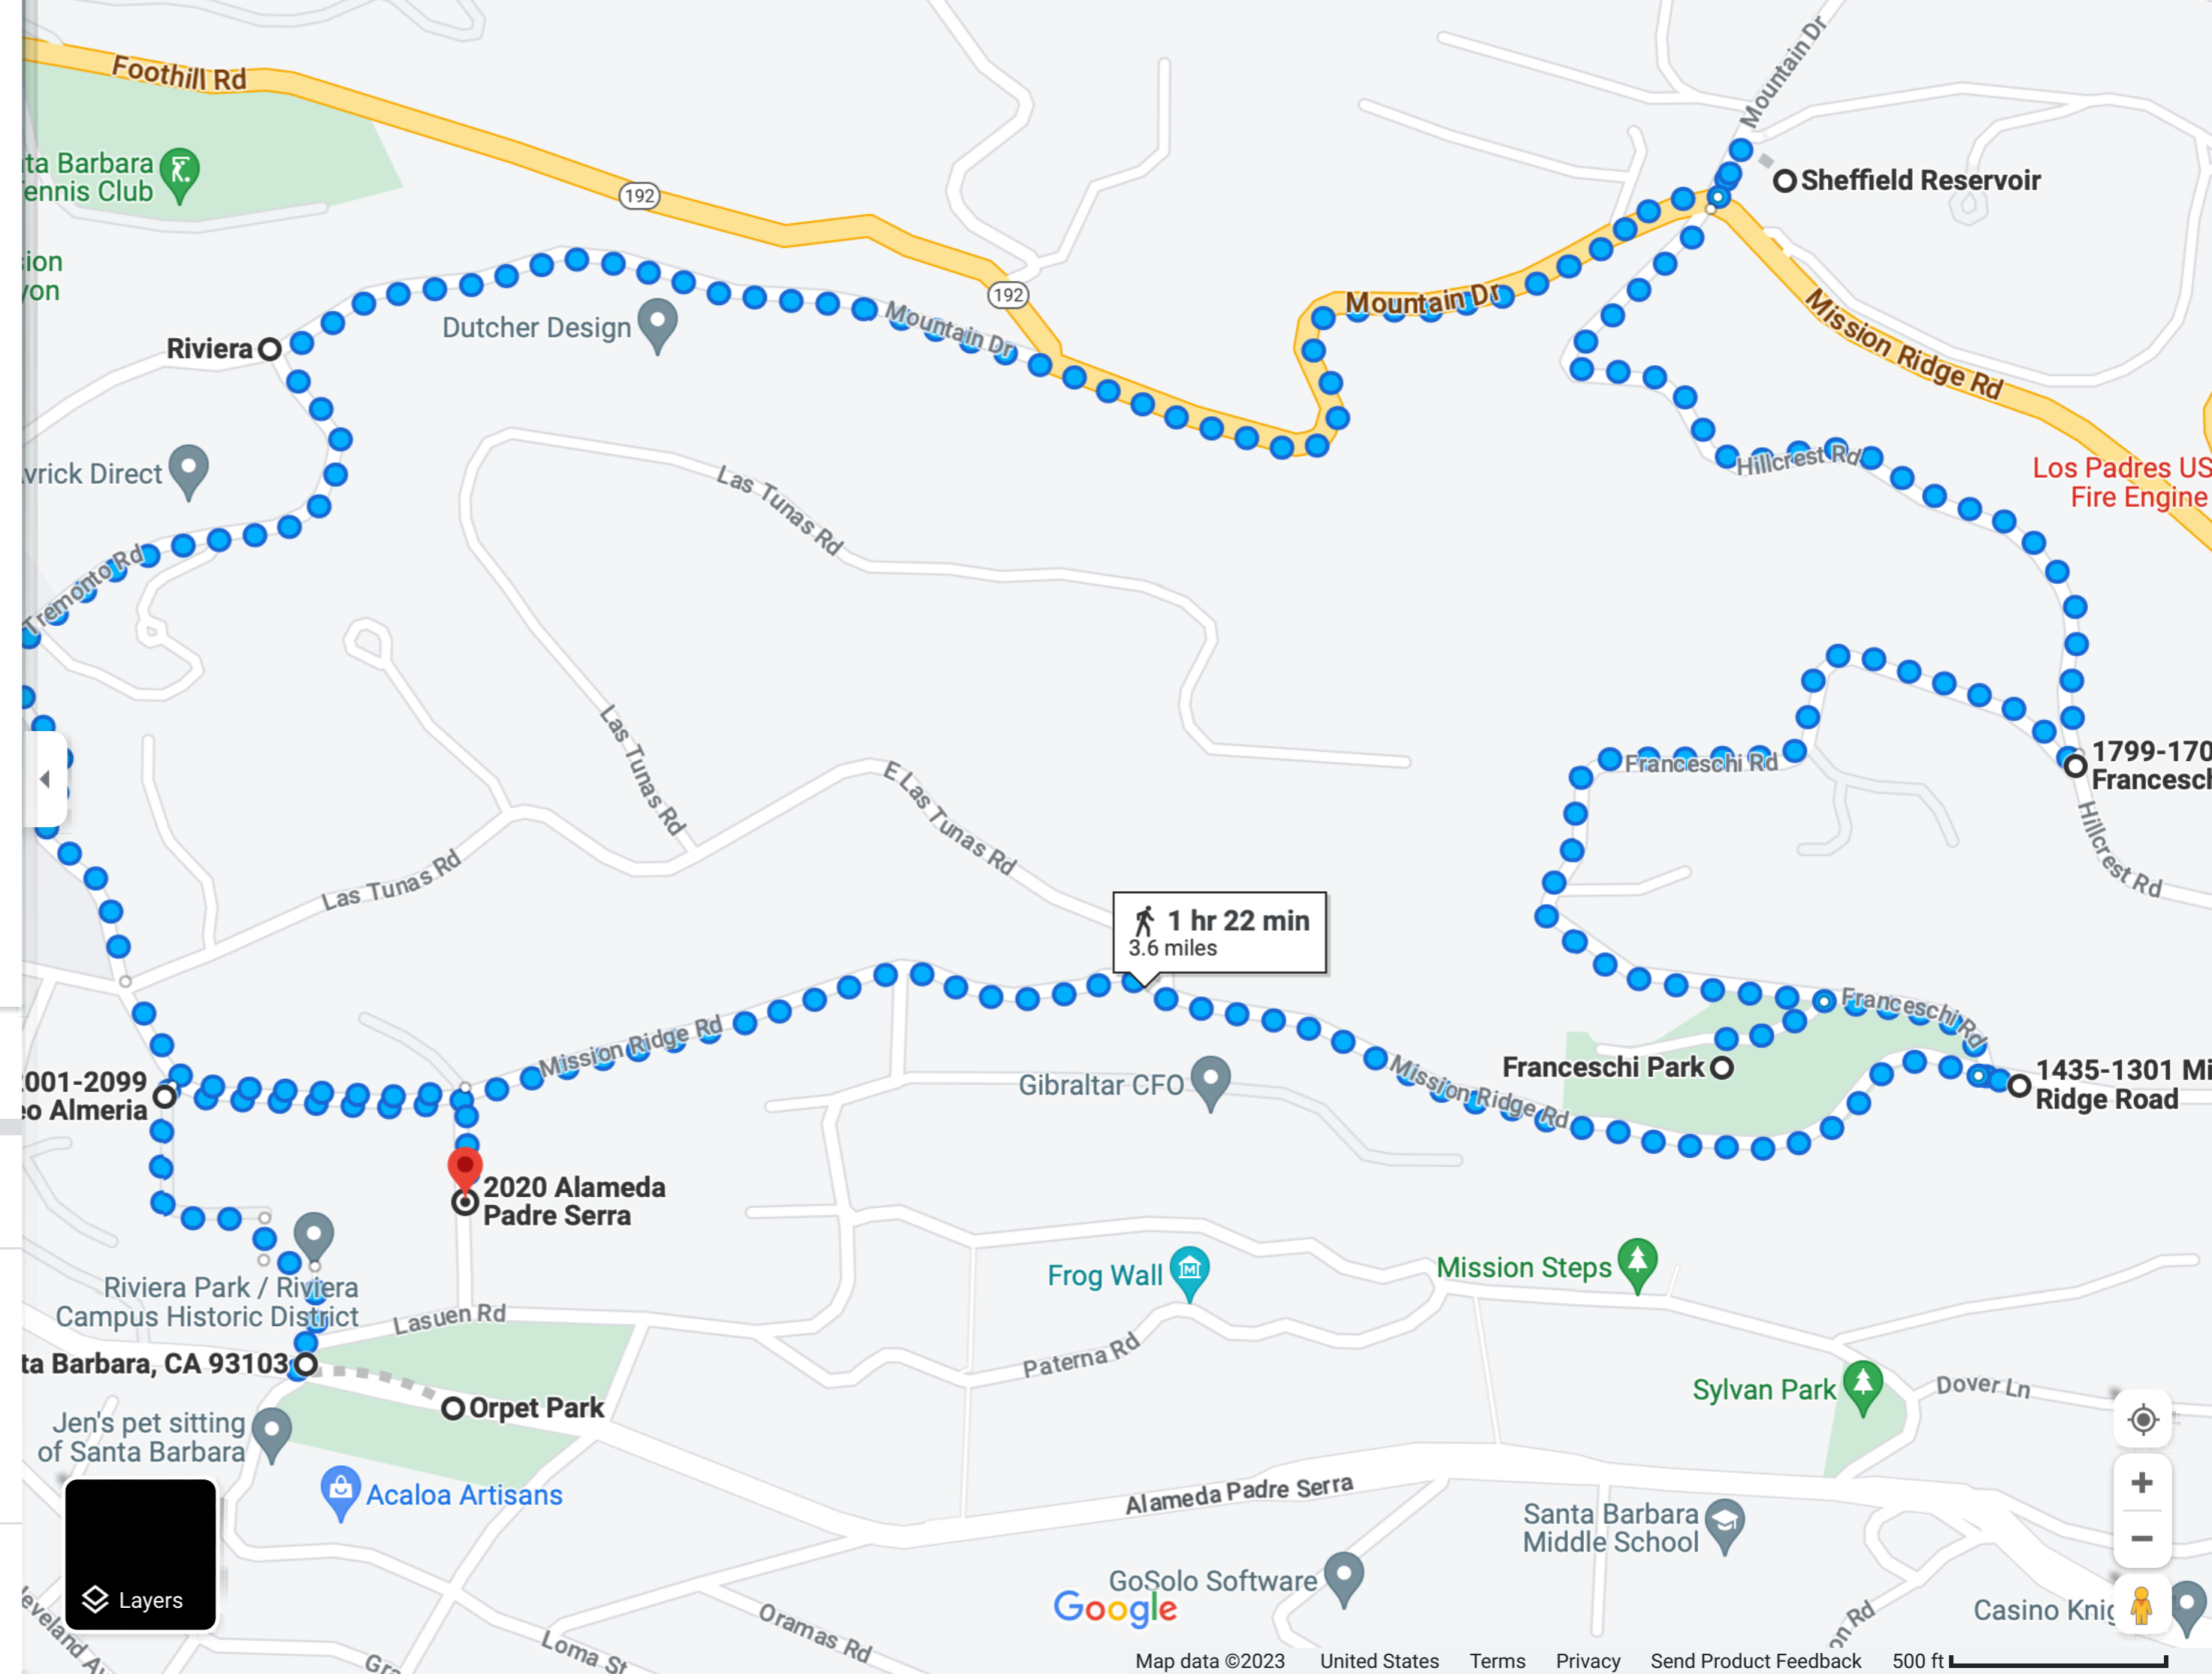

- Orpet Park, Santa Barbara, CA 93103
- Riviera, Santa Barbara, CA 93103
- 2001-2099 Paseo Almeria, Santa Barb
- 1435-1301 Mission Ridge Rd, Santa Ba
- Franceschi Park, 1510 Franceschi Rd,
- 1799-1709 Franceschi Rd, Santa Barba
- Sheffield Reservoir, 530 Mountain Dr #
- Riviera, Santa Barbara, CA
- 2020 Alameda Padre Serra, Santa Barb

+ Add destination

Send directions to your phone

via Alameda Padre Serra 1 hr 22 min

This route has restricted usage or private roads.

Details

↑ 433 ft · ↓ 377 ft

- Restaurants
- Coffee
- Groceries
- Things to do
- More